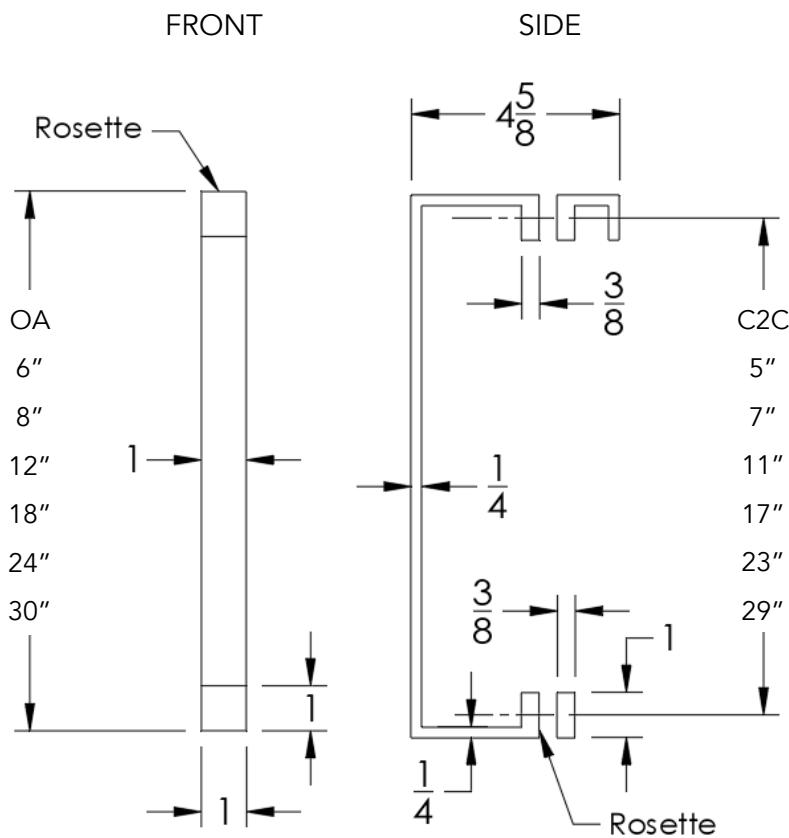

neelnox

LET
THERE
BE **DESIGN.**

FEATURES

- Premium 304 Grade Stainless Steel
- Solid Mount Construction
- Concealed Installation Hardware
- Solid End Cap provided for side opposite to the door for a seamless look

Single Door Handle
with Knob

COLLECTION AVANT GARDE

SINGLE DOOR HANDLE WITH KNOB

Model	Product	Finishes Available
AVG-SDKN-XX-GR	Single Door Handle With Knob	Multiple finishes available. Over 23 finishes to choose from.

OA	C2C	MODEL
6"	5"	AVG-SDKN6-GR
8"	7"	AVG-SDKN8-GR
12"	11"	AVG-SDKN12-GR
18"	17"	AVG-SDKN18-GR
24"	23"	AVG-SDKN24-GR
30"	29"	AVG-SDKN30-GR

Installation Notes: Center to center hole drilling dimension are same as mentioned in column. Diameter of glass hole for installation is 1/2".

Standard hardware supplied can accommodate glass thicknesses 1/4" to 1/2". Please contact us for custom hardware in case glass thickness exceeds 1/2".

Dimensions in inches

NOTE: Dimensions subject to change without notice.